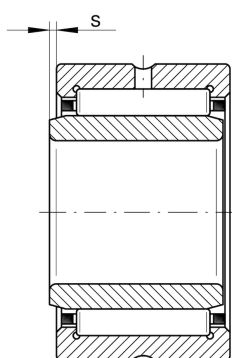

**NKI40/20-TV-XL**

Needle roller bearing

Schaeffler ID:  
0507622730000

Needle roller bearings NKI, light series

X-life

## Technical information

**Main Dimensions & Performance Data**

d	40 mm	Bore diameter
D	55 mm	Outside diameter
B	20 mm	Width
$C_r$	35,000 N	Basic dynamic load rating, radial
$C_{0r}$	62,000 N	Basic static load rating, radial
$C_{ur}$	11,000 N	Fatigue load limit, radial
$n_G$	10,200 1/min	Limiting speed
$n_{gr}$	5,600 1/min	Reference speed
	0.134 kg	Weight

**Dimensions**

F	45 mm	Raceway diameter inner ring
$r_{min}$	0.3 mm	Minimum chamfer dimension
s	0.5 mm	Axial displacement

**Temperature range**

$T_{min}$	-20 °C	Operating temperature min.
$T_{max}$	120 °C	Operating temperature max.