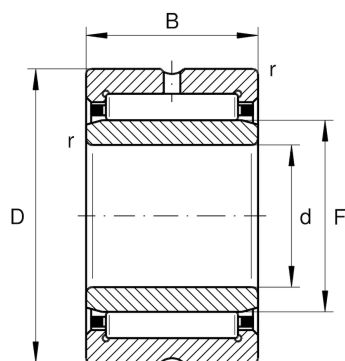

**NKI40/20-TV-XL**

Needle roller bearing

Schaeffler ID:  
0507622730000

Needle roller bearings NKI, light series

X-life

## Technical information

**Main Dimensions & Performance Data**

d	40 mm	Bore diameter
D	55 mm	Outside diameter
B	20 mm	Width
$C_r$	35,000 N	Basic dynamic load rating, radial
$C_{0r}$	62,000 N	Basic static load rating, radial
$C_{ur}$	11,000 N	Fatigue load limit, radial
$n_G$	10,200 1/min	Limiting speed
$n_{gr}$	5,600 1/min	Reference speed
	0.134 kg	Weight

**Dimensions**

F	45 mm	Raceway diameter inner ring
$r_{min}$	0.3 mm	Minimum chamfer dimension
s	0.5 mm	Axial displacement

**Temperature range**

$T_{min}$	-20 °C	Operating temperature min.
$T_{max}$	120 °C	Operating temperature max.